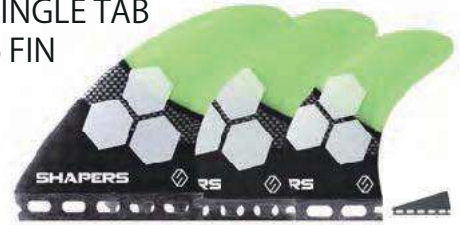

SPECTRUM
AM 1
SINGLE TAB
6 FIN

MEDIUM 60-80kgs / 130-175lbs.
Side Base: 114mm | 4.48"
Side Depth: 114mm | 4.48"
Side Sweep: 35.5 degrees
Side Foil: Flat
Rear Base: 110mm | 4.34"
Rear Depth: 111mm | 4.38"
Rear Sweep: 35 degrees
Rear Foil: 50/50
Quad Base: 96mm | 3.77"
Quad Depth: 100mm | 3.93"
Quad Sweep: 29 Degree
Quad Foil: 80/20

¥18,000-
ORDER
SOLD